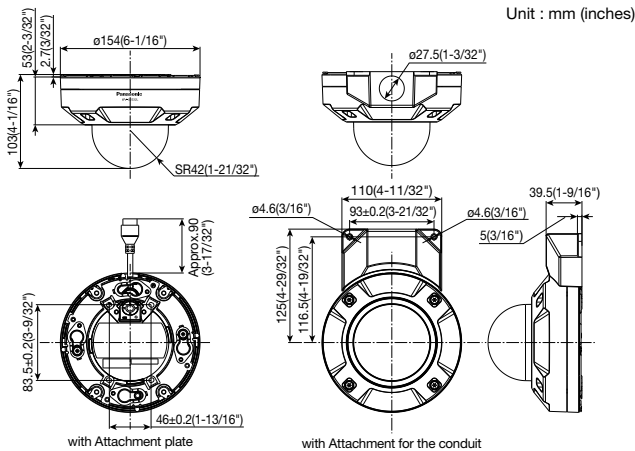

Appearance

Unit : mm (inches)

Trademarks and registered trademarks

- iPad and iPhone are trademarks of Apple Inc., registered in the U.S. and other countries.
- Android is a trademark of Google LLC.
- ONVIF and the ONVIF logo are trademarks or registered trademarks of Onvif Inc.
- All other trademarks identified herein are the property of their respective owners.

Important

- Safety Precaution : Carefully read the Basic Information, Installation Guide and Operating Instructions before using this product.
- Panasonic cannot be responsible for the performance of the network and/or other manufacturers' products used on the network.

- Masses and dimensions are approximate. • Specifications are subject to change without notice.

Optional Accessories

Mount Bracket / Dome Cover / Other

Ceiling Mount Bracket (Embedded) WV-QS500-W (i-PRO white)	Mount Bracket WV-QSR501-W (i-PRO white)	Ceiling Mount Bracket WV-QCL100-W (i-PRO white)	Ceiling Mount Bracket WV-QCL501-W (i-PRO white)
(This bracket requires WV-QWL501-W or WV-QCL501-W.)	(This bracket requires WV-QWL501-W or WV-QCL501-W.)	*For indoor installation only	(This bracket requires WV-QSR501-W.)
Ceiling Mount Bracket WV-Q105A	Wall Mount Bracket WV-QWL501-W (i-PRO white)	Wall Mount Bracket WV-QWL500-W (i-PRO white)	Adapter Box WV-QJB500-W (i-PRO white)
*For indoor installation only	(This bracket requires WV-QSR501-W.)		
Pole Mount Bracket WV-QPL500-W (i-PRO white)	Corner Mount Bracket WV-QCN500-W (i-PRO white)	Attachment pipe (For 3rd party pipe) WV-QAT500-W (i-PRO white)	Dome Cover (Smoke type) WV-CW7S
(This bracket requires WV-QWL501-W.)	(This bracket requires WV-QWL501-W.)		
Base Bracket WV-QJB501-W (i-PRO white)	Sun Shade WV-QSR500-W (i-PRO white)		

- The brackets are available in three colors, i-PRO white, Light gray, and Fine silver. It is possible to use them in the different color combination.

DISTRIBUTED BY :

Panasonic i-PRO Sensing Solutions Co., Ltd.

<https://ipr.panasonic.com>

<https://security.panasonic.com>

<https://www.facebook.com/Panasonicnetworkcamera/>

(2A-238AA)