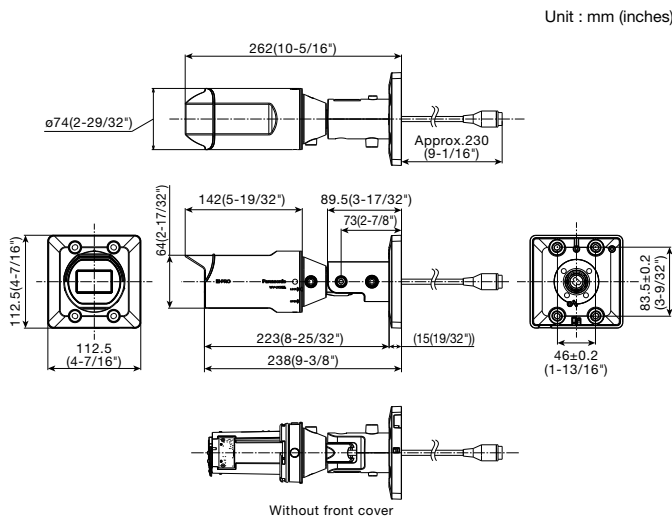

Appearance

Optional Accessories

Mount Bracket

Adapter Box WV-QJB500-W (i-PRO white)		Ceiling Mount Bracket WV-QCL101-W (i-PRO white)	
Pole Mount Bracket WV-QPL500-W (i-PRO white)		Corner Mount Bracket WV-QCN500-W (i-PRO white)	

- Brackets are available in four colors, Fine silver, Light gray, Gray and i-PRO white. It is possible to use them in different color combinations.

Trademarks and registered trademarks

- iPad and iPhone are trademarks of Apple Inc., registered in the U.S. and other countries.
- Android is a trademark of Google LLC.
- ONVIF is trademarks or registered trademarks of Onvif Inc.
- All other trademarks identified herein are the property of their respective owners.

Important

- Safety Precaution : Carefully read the Basic Information, Installation Guide and Operating Instructions before using this product.
- Panasonic cannot be responsible for the performance of the network and/or other manufacturers' products used on the network.

- Masses and dimensions are approximate. • Specifications are subject to change without notice.

Panasonic

Panasonic Corporation

Panasonic i-PRO Sensing Solutions Co., Ltd.

<https://ipro.panasonic.com>

<https://security.panasonic.com>

<https://www.linkedin.com/company/i-pro-sensing-solutions-co-ltd/>

(2A-237CL)